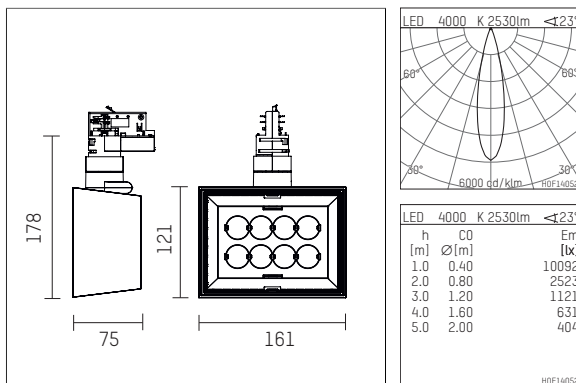

## 123 224 04 906 D | silver

li.co  
spotlight  
LED | 29 W 4000 K

- spotlight li.co
- with 3 circuit DALI adapter
- for Hoffmeister control.x tracks
- circuit selection is possible while adapter is inserted into the track
- passive thermo management
- with LED 2870 lm
- colour temperature: 4000 K
- colour rendering index: CRI >80
- L90 / B10 (50.000h)
- SDCM < 2
- net luminous flux: 2530 lm
- total load: 29 W
- luminous efficacy: 87,2 lm/W
- rotationsymmetrical light distribution, medium
- beam angle: 25 °
- with built in LED power unit, electronic (DALI), 220-240 V, 0/50/60 Hz
- temperature-controlled LED circuit board (NTC)
- amplitude dimming
- dimming range: 100-1 %
- housing of die cast aluminium
- adapter of fibreglass reinforced thermoplastic
- length: 75 mm, width: 161 mm, height: 178 mm
- rotatable 360°, 90° tiltable
- weight: 1,08 kg
- protection rating: IP20
- protection class I
- 5 years Hoffmeister warranty
- Made in Germany
- maximum ambient temperature: 35 ° C
- certificates: manufactured according to DIN VDE 0711 / EN 60598, CE
- colour: silver
- 123 224 04 906 D