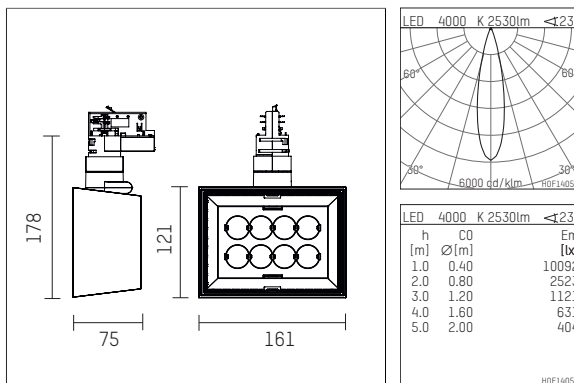

123 224 04 910 D | white

li.co
spotlight
LED | 29 W 4000 K

- spotlight li.co
- with 3 circuit DALI adapter
- for Hoffmeister control.x tracks
- circuit selection is possible while adapter is inserted into the track
- passive thermo management
- with LED 2870 lm
- colour temperature: 4000 K
- colour rendering index: CRI >80
- L90 / B10 (50.000h)
- SDCM < 2
- net luminous flux: 2530 lm
- total load: 29 W
- luminous efficacy: 87,2 lm/W
- rotationsymmetrical light distribution, medium
- beam angle: 25 °
- with built in LED power unit, electronic (DALI), 220-240 V, 0/50/60 Hz
- temperature-controlled LED circuit board (NTC)
- amplitude dimming
- dimming range: 100-1 %
- housing of die cast aluminium
- adapter of fibreglass reinforced thermoplastic
- length: 75 mm, width: 161 mm, height: 178 mm
- rotatable 360°, 90° tiltable
- weight: 1,08 kg
- protection rating: IP20
- protection class I
- 5 years Hoffmeister warranty
- Made in Germany
- maximum ambient temperature: 35 ° C
- certificates: manufactured according to DIN VDE 0711 / EN 60598, CE
- colour: white (RAL9016)
- 123 224 04 910 D