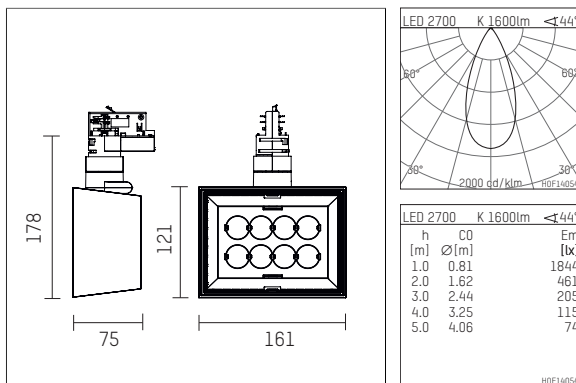

123 225 02 721 D | black

li.co
spotlight
LED | 29 W 2700 K

- spotlight li.co
- with 3 circuit DALI adapter
- for Hoffmeister control.x tracks
- circuit selection is possible while adapter is inserted into the track
- passive thermo management
- with LED 1900 lm
- colour temperature: 2700 K
- colour rendering index: CRI >90
- L90 / B10 (50.000h)
- SDCM < 2
- net luminous flux: 1600 lm
- total load: 29 W
- luminous efficacy: 55,2 lm/W
- rotationsymmetrical light distribution, flood
- beam angle: 45 °
- with built in LED power unit, electronic (DALI), 220-240 V, 0/50/60 Hz
- temperature-controlled LED circuit board (NTC)
- amplitude dimming
- dimming range: 100-1 %
- housing of die cast aluminium
- adapter of fibreglass reinforced thermoplastic
- length: 75 mm, width: 161 mm, height: 178 mm
- rotatable 360°, 90° tiltable
- weight: 1,08 kg
- protection rating: IP20
- protection class I
- 5 years Hoffmeister warranty
- Made in Germany
- maximum ambient temperature: 35 ° C
- certificates: manufactured according to DIN VDE 0711 / EN 60598, CE
- colour: black
- 123 225 02 721 D