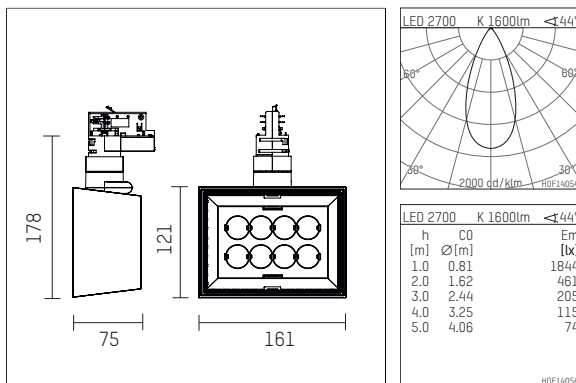

123 225 02 906 D | silver

li.co
spotlight
LED | 29 W 2700 K

- spotlight li.co
- with 3 circuit DALI adapter
- for Hoffmeister control.x tracks
- circuit selection is possible while adapter is inserted into the track
- passive thermo management
- with LED 1900 lm
- colour temperature: 2700 K
- colour rendering index: CRI >90
- L90 / B10 (50.000h)
- SDCM < 2
- net luminous flux: 1600 lm
- total load: 29 W
- luminous efficacy: 55,2 lm/W
- rotationsymmetrical light distribution, flood
- beam angle: 45 °
- with built in LED power unit, electronic (DALI), 220-240 V, 0/50/60 Hz
- temperature-controlled LED circuit board (NTC)
- amplitude dimming
- dimming range: 100-1 %
- housing of die cast aluminium
- adapter of fibreglass reinforced thermoplastic
- length: 75 mm, width: 161 mm, height: 178 mm
- rotatable 360°, 90° tiltable
- weight: 1,08 kg
- protection rating: IP20
- protection class I
- 5 years Hoffmeister warranty
- Made in Germany
- maximum ambient temperature: 35 ° C
- certificates: manufactured according to DIN VDE 0711 / EN 60598, CE
- colour: silver
- 123 225 02 906 D