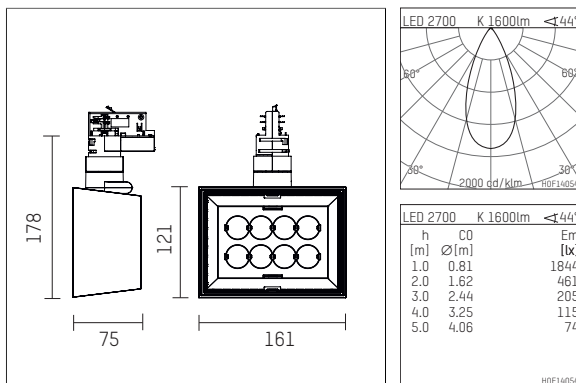

123 225 02 910 D | white

li.co
spotlight
LED | 29 W 2700 K

- spotlight li.co
- with 3 circuit DALI adapter
- for Hoffmeister control.x tracks
- circuit selection is possible while adapter is inserted into the track
- passive thermo management
- with LED 1900 lm
- colour temperature: 2700 K
- colour rendering index: CRI >90
- L90 / B10 (50.000h)
- SDCM < 2
- net luminous flux: 1600 lm
- total load: 29 W
- luminous efficacy: 55,2 lm/W
- rotationsymmetrical light distribution, flood
- beam angle: 45 °
- with built in LED power unit, electronic (DALI), 220-240 V, 0/50/60 Hz
- temperature-controlled LED circuit board (NTC)
- amplitude dimming
- dimming range: 100-1 %
- housing of die cast aluminium
- adapter of fibreglass reinforced thermoplastic
- length: 75 mm, width: 161 mm, height: 178 mm
- rotatable 360°, 90° tiltable
- weight: 1,08 kg
- protection rating: IP20
- protection class I
- 5 years Hoffmeister warranty
- Made in Germany
- maximum ambient temperature: 35 ° C
- certificates: manufactured according to DIN VDE 0711 / EN 60598, CE
- colour: white (RAL9016)
- 123 225 02 910 D