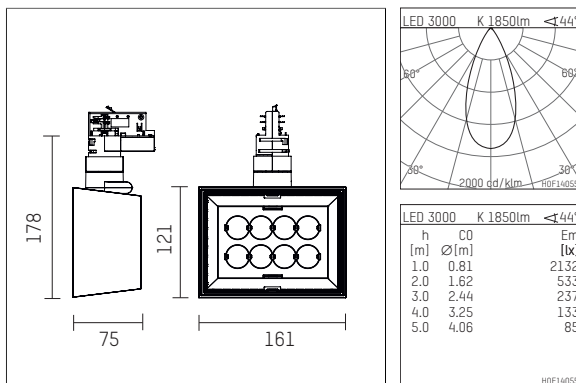

123 225 03 721 D | black

li.co
spotlight
LED | 29 W 3000 K

- spotlight li.co
- with 3 circuit DALI adapter
- for Hoffmeister control.x tracks
- circuit selection is possible while adapter is inserted into the track
- passive thermo management
- with LED 2200 lm
- colour temperature: 3000 K
- colour rendering index: CRI >90
- L90 / B10 (50.000h)
- SDCM < 2
- net luminous flux: 1850 lm
- total load: 29 W
- luminous efficacy: 63,8 lm/W
- rotationsymmetrical light distribution, flood
- beam angle: 45 °
- with built in LED power unit, electronic (DALI), 220-240 V, 0/50/60 Hz
- temperature-controlled LED circuit board (NTC)
- amplitude dimming
- dimming range: 100-1 %
- housing of die cast aluminium
- adapter of fibreglass reinforced thermoplastic
- length: 75 mm, width: 161 mm, height: 178 mm
- rotatable 360°, 90° tiltable
- weight: 1,08 kg
- protection rating: IP20
- protection class I
- 5 years Hoffmeister warranty
- Made in Germany
- maximum ambient temperature: 35 ° C
- certificates: manufactured according to DIN VDE 0711 / EN 60598, CE
- colour: black
- 123 225 03 721 D