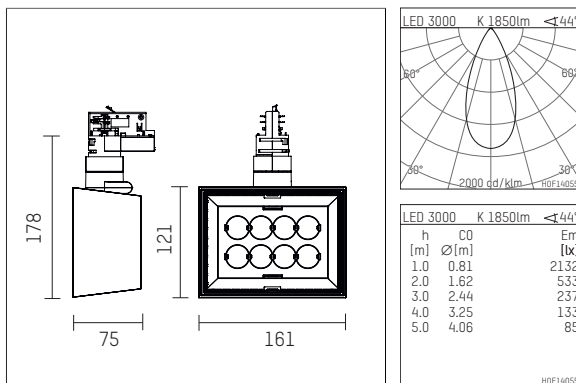

123 225 03 721 | black

li.co
spotlight
LED | 29 W 3000 K

- spotlight li.co
- with 3 circuit universal adapter
- for Hoffmeister control.x tracks
- circuit selection is possible while adapter is inserted into the track
- passive thermo management
- with LED 2200 lm
- colour temperature: 3000 K
- colour rendering index: CRI >90
- L90 / B10 (50.000h)
- SDCM < 2
- net luminous flux: 1850 lm
- total load: 29 W
- luminous efficacy: 63,8 lm/W
- rotationsymmetrical light distribution, flood
- beam angle: 45 °
- with built in LED power unit, electronic, 220-240 V, 0/50/60 Hz
- temperature-controlled LED circuit board (NTC)
- amplitude dimming
- integrated potentiometer
- dimming range: 100-1 %
- housing of die cast aluminium
- adapter of fibreglass reinforced thermoplastic
- length: 75 mm, width: 161 mm, height: 178 mm
- rotatable 360°, 90° tiltable
- weight: 1,08 kg
- protection rating: IP20
- protection class I
- 5 years Hoffmeister warranty
- Made in Germany
- maximum ambient temperature: 35 ° C
- certificates: manufactured according to DIN VDE 0711 / EN 60598, CE
- colour: black
- 123 225 03 721