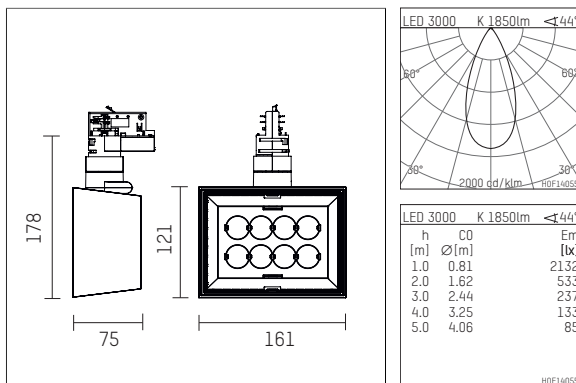

123 225 03 906 D | silver

li.co
spotlight
LED | 29 W 3000 K

- spotlight li.co
- with 3 circuit DALI adapter
- for Hoffmeister control.x tracks
- circuit selection is possible while adapter is inserted into the track
- passive thermo management
- with LED 2200 lm
- colour temperature: 3000 K
- colour rendering index: CRI >90
- L90 / B10 (50.000h)
- SDCM < 2
- net luminous flux: 1850 lm
- total load: 29 W
- luminous efficacy: 63,8 lm/W
- rotationsymmetrical light distribution, flood
- beam angle: 45 °
- with built in LED power unit, electronic (DALI), 220-240 V, 0/50/60 Hz
- temperature-controlled LED circuit board (NTC)
- amplitude dimming
- dimming range: 100-1 %
- housing of die cast aluminium
- adapter of fibreglass reinforced thermoplastic
- length: 75 mm, width: 161 mm, height: 178 mm
- rotatable 360°, 90° tiltable
- weight: 1,08 kg
- protection rating: IP20
- protection class I
- 5 years Hoffmeister warranty
- Made in Germany
- maximum ambient temperature: 35 ° C
- certificates: manufactured according to DIN VDE 0711 / EN 60598, CE
- colour: silver
- 123 225 03 906 D