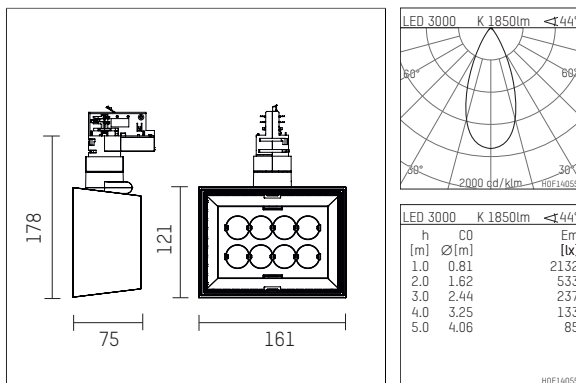

## 123 225 03 910 D | white

li.co  
spotlight  
LED | 29 W 3000 K

- spotlight li.co
- with 3 circuit DALI adapter
- for Hoffmeister control.x tracks
- circuit selection is possible while adapter is inserted into the track
- passive thermo management
- with LED 2200 lm
- colour temperature: 3000 K
- colour rendering index: CRI >90
- L90 / B10 (50.000h)
- SDCM < 2
- net luminous flux: 1850 lm
- total load: 29 W
- luminous efficacy: 63,8 lm/W
- rotationsymmetrical light distribution, flood
- beam angle: 45 °
- with built in LED power unit, electronic (DALI), 220-240 V, 0/50/60 Hz
- temperature-controlled LED circuit board (NTC)
- amplitude dimming
- dimming range: 100-1 %
- housing of die cast aluminium
- adapter of fibreglass reinforced thermoplastic
- length: 75 mm, width: 161 mm, height: 178 mm
- rotatable 360°, 90° tiltable
- weight: 1,08 kg
- protection rating: IP20
- protection class I
- 5 years Hoffmeister warranty
- Made in Germany
- maximum ambient temperature: 35 ° C
- certificates: manufactured according to DIN VDE 0711 / EN 60598, CE
- colour: white (RAL9016)
- 123 225 03 910 D