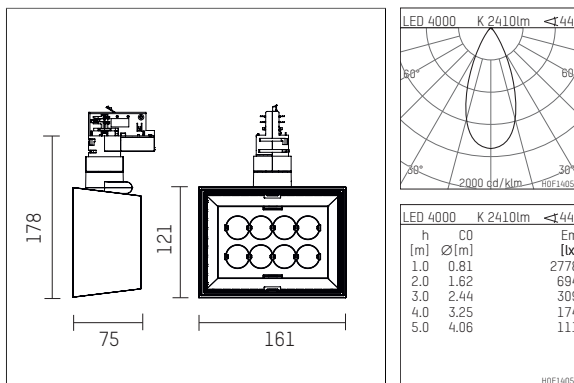

123 225 04 721 D | black

li.co
spotlight
LED | 29 W 4000 K

- spotlight li.co
- with 3 circuit DALI adapter
- for Hoffmeister control.x tracks
- circuit selection is possible while adapter is inserted into the track
- passive thermo management
- with LED 2870 lm
- colour temperature: 4000 K
- colour rendering index: CRI >80
- L90 / B10 (50.000h)
- SDCM < 2
- net luminous flux: 2410 lm
- total load: 29 W
- luminous efficacy: 83,1 lm/W
- rotationsymmetrical light distribution, flood
- beam angle: 45 °
- with built in LED power unit, electronic (DALI), 220-240 V, 0/50/60 Hz
- temperature-controlled LED circuit board (NTC)
- amplitude dimming
- dimming range: 100-1 %
- housing of die cast aluminium
- adapter of fibreglass reinforced thermoplastic
- length: 75 mm, width: 161 mm, height: 178 mm
- rotatable 360°, 90° tiltable
- weight: 1,08 kg
- protection rating: IP20
- protection class I
- 5 years Hoffmeister warranty
- Made in Germany
- maximum ambient temperature: 35 ° C
- certificates: manufactured according to DIN VDE 0711 / EN 60598, CE
- colour: black
- 123 225 04 721 D