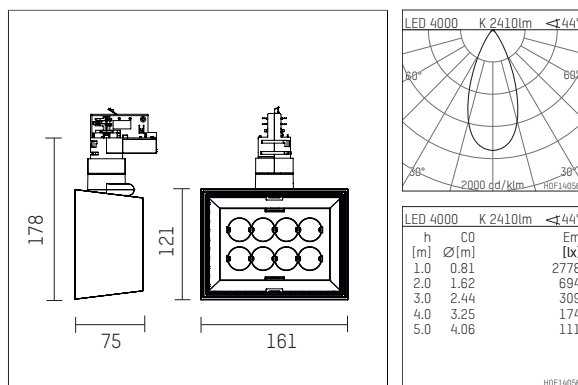

123 225 04 906 D | silver

li.co
spotlight
LED | 29 W 4000 K

- spotlight li.co
- with 3 circuit DALI adapter
- for Hoffmeister control.x tracks
- circuit selection is possible while adapter is inserted into the track
- passive thermo management
- with LED 2870 lm
- colour temperature: 4000 K
- colour rendering index: CRI >80
- L90 / B10 (50.000h)
- SDCM < 2
- net luminous flux: 2410 lm
- total load: 29 W
- luminous efficacy: 83,1 lm/W
- rotationsymmetrical light distribution, flood
- beam angle: 45 °
- with built in LED power unit, electronic (DALI), 220-240 V, 0/50/60 Hz
- temperature-controlled LED circuit board (NTC)
- amplitude dimming
- dimming range: 100-1 %
- housing of die cast aluminium
- adapter of fibreglass reinforced thermoplastic
- length: 75 mm, width: 161 mm, height: 178 mm
- rotatable 360°, 90° tiltable
- weight: 1,08 kg
- protection rating: IP20
- protection class I
- 5 years Hoffmeister warranty
- Made in Germany
- maximum ambient temperature: 35 ° C
- certificates: manufactured according to DIN VDE 0711 / EN 60598, CE
- colour: silver
- 123 225 04 906 D