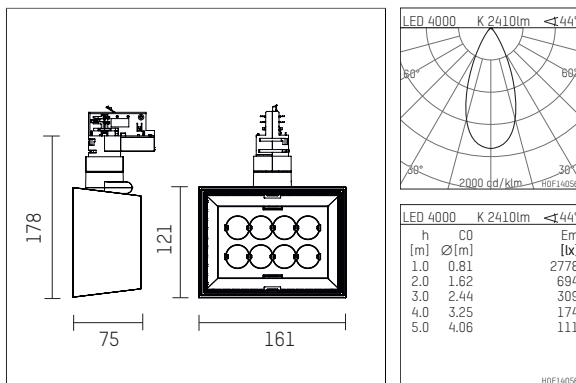

123 225 04 910 D | white

li.co
spotlight
LED | 29 W 4000 K

- spotlight li.co
- with 3 circuit DALI adapter
- for Hoffmeister control.x tracks
- circuit selection is possible while adapter is inserted into the track
- passive thermo management
- with LED 2870 lm
- colour temperature: 4000 K
- colour rendering index: CRI >80
- L90 / B10 (50.000h)
- SDCM < 2
- net luminous flux: 2410 lm
- total load: 29 W
- luminous efficacy: 83,1 lm/W
- rotationsymmetrical light distribution, flood
- beam angle: 45 °
- with built in LED power unit, electronic (DALI), 220-240 V, 0/50/60 Hz
- temperature-controlled LED circuit board (NTC)
- amplitude dimming
- dimming range: 100-1 %
- housing of die cast aluminium
- adapter of fibreglass reinforced thermoplastic
- length: 75 mm, width: 161 mm, height: 178 mm
- rotatable 360°, 90° tiltable
- weight: 1,08 kg
- protection rating: IP20
- protection class I
- 5 years Hoffmeister warranty
- Made in Germany
- maximum ambient temperature: 35 ° C
- certificates: manufactured according to DIN VDE 0711 / EN 60598, CE
- colour: white (RAL9016)
- 123 225 04 910 D