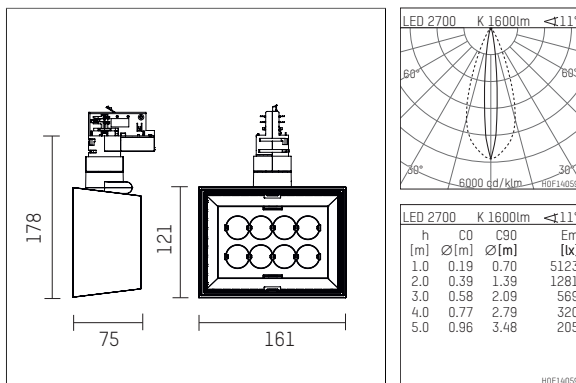

123 226 02 721 D | black

li.co | oval flood
spotlight
LED | 29 W 2700 K

- spotlight li.co oval flood
- with 3 circuit DALI adapter
- for Hoffmeister control.x tracks
- circuit selection is possible while adapter is inserted into the track
- with horizontal oval.flood light distribution
- passive thermo management
- with LED 1900 lm
- colour temperature: 2700 K
- colour rendering index: CRI >90
- L90 / B10 (50.000h)
- SDCM < 2
- net luminous flux: 1600 lm
- total load: 29 W
- luminous efficacy: 55,2 lm/W
- oval flood horizontal
- with built in LED power unit, electronic (DALI), 220-240 V, 0/50/60 Hz
- temperature-controlled LED circuit board (NTC)
- amplitude dimming
- dimming range: 100-1 %
- housing of die cast aluminium
- adapter of fibreglass reinforced thermoplastic
- length: 75 mm, width: 161 mm, height: 178 mm
- rotatable 360°, 90° tiltable
- weight: 1,08 kg
- protection rating: IP20
- protection class I
- 5 years Hoffmeister warranty
- Made in Germany
- maximum ambient temperature: 35 ° C
- certificates: manufactured according to DIN VDE 0711 / EN 60598, CE
- colour: black
- 123 226 02 721 D