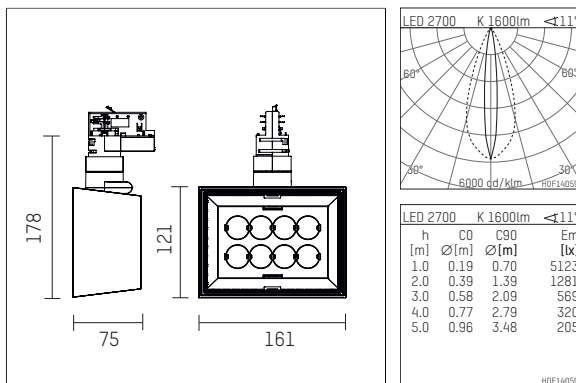

123 226 02 721 | black

li.co | oval flood
spotlight
LED | 29 W 2700 K

- spotlight li.co oval flood
- with 3 circuit universal adapter
- for Hoffmeister control.x tracks
- circuit selection is possible while adapter is inserted into the track
- with horizontal oval.flood light distribution
- passive thermo management
- with LED 1900 lm
- colour temperature: 2700 K
- colour rendering index: CRI >90
- L90 / B10 (50.000h)
- SDCM < 2
- net luminous flux: 1600 lm
- total load: 29 W
- luminous efficacy: 55,2 lm/W
- oval flood horizontal
- with built in LED power unit, electronic, 220-240 V, 0/50/60 Hz
- temperature-controlled LED circuit board (NTC)
- amplitude dimming
- integrated potentiometer
- dimming range: 100-1 %
- housing of die cast aluminium
- adapter of fibreglass reinforced thermoplastic
- length: 75 mm, width: 161 mm, height: 178 mm
- rotatable 360°, 90° tiltable
- weight: 1,08 kg
- protection rating: IP20
- protection class I
- 5 years Hoffmeister warranty
- Made in Germany
- maximum ambient temperature: 35 ° C
- certificates: manufactured according to DIN VDE 0711 / EN 60598, CE
- colour: black
- 123 226 02 721