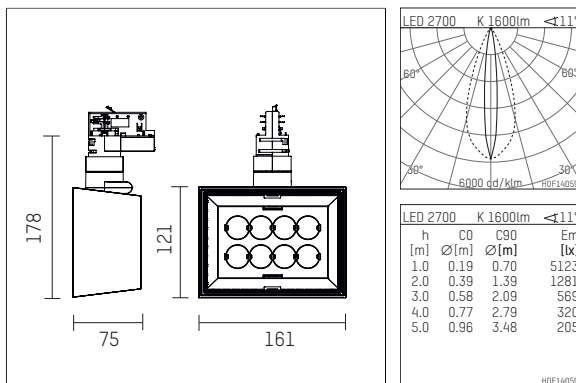

123 226 02 906 D | silver

li.co | oval flood
spotlight
LED | 29 W 2700 K

- spotlight li.co oval flood
- with 3 circuit DALI adapter
- for Hoffmeister control.x tracks
- circuit selection is possible while adapter is inserted into the track
- with horizontal oval.flood light distribution
- passive thermo management
- with LED 1900 lm
- colour temperature: 2700 K
- colour rendering index: CRI >90
- L90 / B10 (50.000h)
- SDCM < 2
- net luminous flux: 1600 lm
- total load: 29 W
- luminous efficacy: 55,2 lm/W
- oval flood horizontal
- with built in LED power unit, electronic (DALI), 220-240 V, 0/50/60 Hz
- temperature-controlled LED circuit board (NTC)
- amplitude dimming
- dimming range: 100-1 %
- housing of die cast aluminium
- adapter of fibreglass reinforced thermoplastic
- length: 75 mm, width: 161 mm, height: 178 mm
- rotatable 360°, 90° tiltable
- weight: 1,08 kg
- protection rating: IP20
- protection class I
- 5 years Hoffmeister warranty
- Made in Germany
- maximum ambient temperature: 35 ° C
- certificates: manufactured according to DIN VDE 0711 / EN 60598, CE
- colour: silver
- 123 226 02 906 D