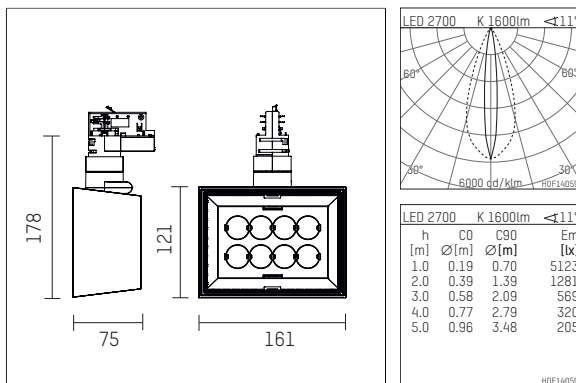

123 226 02 906 | silver

li.co | oval flood
spotlight
LED | 29 W 2700 K

- spotlight li.co oval flood
- with 3 circuit universal adapter
- for Hoffmeister control.x tracks
- circuit selection is possible while adapter is inserted into the track
- with horizontal oval.flood light distribution
- passive thermo management
- with LED 1900 lm
- colour temperature: 2700 K
- colour rendering index: CRI >90
- L90 / B10 (50.000h)
- SDCM < 2
- net luminous flux: 1600 lm
- total load: 29 W
- luminous efficacy: 55,2 lm/W
- oval flood horizontal
- with built in LED power unit, electronic, 220-240 V, 0/50/60 Hz
- temperature-controlled LED circuit board (NTC)
- amplitude dimming
- integrated potentiometer
- dimming range: 100-1 %
- housing of die cast aluminium
- adapter of fibreglass reinforced thermoplastic
- length: 75 mm, width: 161 mm, height: 178 mm
- rotatable 360°, 90° tiltable
- weight: 1,08 kg
- protection rating: IP20
- protection class I
- 5 years Hoffmeister warranty
- Made in Germany
- maximum ambient temperature: 35 ° C
- certificates: manufactured according to DIN VDE 0711 / EN 60598, CE
- colour: silver
- 123 226 02 906