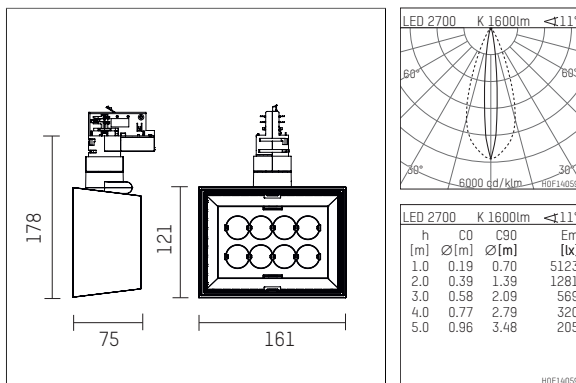

123 226 02 910 D | white

li.co | oval flood
spotlight
LED | 29 W 2700 K

h	CO	C90	Em
[m]	Ø[m]	Ø[m]	[lx]
1.0	0.19	0.70	5123
2.0	0.39	1.39	1281
3.0	0.58	2.09	569
4.0	0.77	2.79	320
5.0	0.96	3.48	205

HOF14059

- spotlight li.co oval flood
- with 3 circuit DALI adapter
- for Hoffmeister control.x tracks
- circuit selection is possible while adapter is inserted into the track
- with horizontal oval.flood light distribution
- passive thermo management
- with LED 1900 lm
- colour temperature: 2700 K
- colour rendering index: CRI >90
- L90 / B10 (50.000h)
- SDCM < 2
- net luminous flux: 1600 lm
- total load: 29 W
- luminous efficacy: 55,2 lm/W
- oval flood horizontal
- with built in LED power unit, electronic (DALI), 220-240 V, 0/50/60 Hz
- temperature-controlled LED circuit board (NTC)
- amplitude dimming
- dimming range: 100-1 %
- housing of die cast aluminium
- adapter of fibreglass reinforced thermoplastic
- length: 75 mm, width: 161 mm, height: 178 mm
- rotatable 360°, 90° tiltable
- weight: 1,08 kg
- protection rating: IP20
- protection class I
- 5 years Hoffmeister warranty
- Made in Germany
- maximum ambient temperature: 35 ° C
- certificates: manufactured according to DIN VDE 0711 / EN 60598, CE
- colour: white (RAL9016)
- 123 226 02 910 D