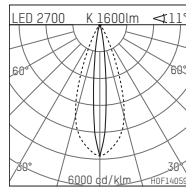

123 226 02 910 D | white

li.co | oval flood
spotlight
LED | 29 W 2700 K

h	CO	C90	Em
[m]	Ø[m]	Ø[m]	[lx]
1.0	0.19	0.70	5123
2.0	0.39	1.39	1281
3.0	0.58	2.09	569
4.0	0.77	2.79	320
5.0	0.96	3.48	205

HOF14059

- spotlight li.co oval flood
- with 3 circuit DALI adapter
- for Hoffmeister control.x tracks
- circuit selection is possible while adapter is inserted into the track
- with horizontal oval.flood light distribution
- passive thermo management
- with LED 1900 lm
- colour temperature: 2700 K
- colour rendering index: CRI >90
- L90 / B10 (50.000h)
- SDCM < 2
- net luminous flux: 1600 lm
- total load: 29 W
- luminous efficacy: 55,2 lm/W
- oval flood horizontal
- with built in LED power unit, electronic (DALI), 220-240 V, 0/50/60 Hz
- temperature-controlled LED circuit board (NTC)
- amplitude dimming
- dimming range: 100-1 %
- housing of die cast aluminium
- adapter of fibreglass reinforced thermoplastic
- length: 75 mm, width: 161 mm, height: 178 mm
- rotatable 360°, 90° tiltable
- weight: 1,08 kg
- protection rating: IP20
- protection class I
- 5 years Hoffmeister warranty
- Made in Germany
- maximum ambient temperature: 35 ° C
- certificates: manufactured according to DIN VDE 0711 / EN 60598, CE
- colour: white (RAL9016)
- 123 226 02 910 D