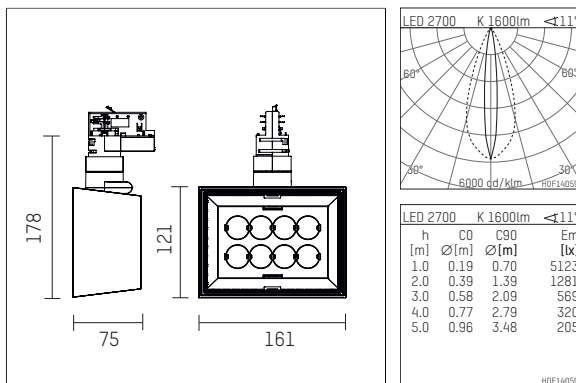

123 226 02 910 | white

li.co | oval flood
spotlight
LED | 29 W 2700 K

- spotlight li.co oval flood
- with 3 circuit universal adapter
- for Hoffmeister control.x tracks
- circuit selection is possible while adapter is inserted into the track
- with horizontal oval.flood light distribution
- passive thermo management
- with LED 1900 lm
- colour temperature: 2700 K
- colour rendering index: CRI >90
- L90 / B10 (50.000h)
- SDCM < 2
- net luminous flux: 1600 lm
- total load: 29 W
- luminous efficacy: 55,2 lm/W
- oval flood horizontal
- with built in LED power unit, electronic, 220-240 V, 0/50/60 Hz
- temperature-controlled LED circuit board (NTC)
- amplitude dimming
- integrated potentiometer
- dimming range: 100-1 %
- housing of die cast aluminium
- adapter of fibreglass reinforced thermoplastic
- length: 75 mm, width: 161 mm, height: 178 mm
- rotatable 360°, 90° tiltable
- weight: 1,08 kg
- protection rating: IP20
- protection class I
- 5 years Hoffmeister warranty
- Made in Germany
- maximum ambient temperature: 35 ° C
- certificates: manufactured according to DIN VDE 0711 / EN 60598, CE
- colour: white (RAL9016)
- 123 226 02 910