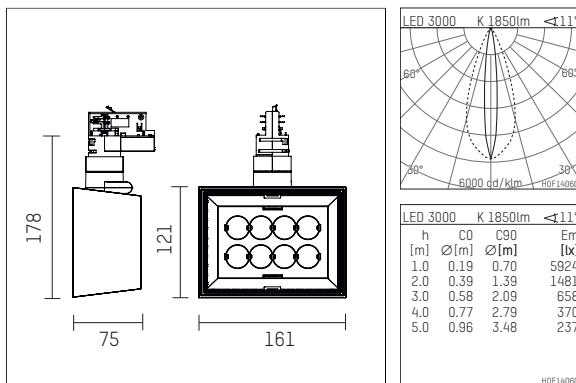

123 226 03 721 D | black

li.co | oval flood
spotlight
LED | 29 W 3000 K

- spotlight li.co oval flood
- with 3 circuit DALI adapter
- for Hoffmeister control.x tracks
- circuit selection is possible while adapter is inserted into the track
- with horizontal oval.flood light distribution
- passive thermo management
- with LED 2200 lm
- colour temperature: 3000 K
- colour rendering index: CRI >90
- L90 / B10 (50.000h)
- SDCM < 2
- net luminous flux: 1850 lm
- total load: 29 W
- luminous efficacy: 63,8 lm/W
- oval flood horizontal
- with built in LED power unit, electronic (DALI), 220-240 V, 0/50/60 Hz
- temperature-controlled LED circuit board (NTC)
- amplitude dimming
- dimming range: 100-1 %
- housing of die cast aluminium
- adapter of fibreglass reinforced thermoplastic
- length: 75 mm, width: 161 mm, height: 178 mm
- rotatable 360°, 90° tiltable
- weight: 1,08 kg
- protection rating: IP20
- protection class I
- 5 years Hoffmeister warranty
- Made in Germany
- maximum ambient temperature: 35 ° C
- certificates: manufactured according to DIN VDE 0711 / EN 60598, CE
- colour: black
- 123 226 03 721 D