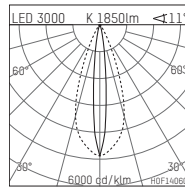

123 226 03 721 | black

li.co | oval flood
spotlight
LED | 29 W 3000 K

h	CO	C90	Em
[m]	Ø[m]	Ø[m]	[lx]
1.0	0.19	0.70	5924
2.0	0.39	1.39	1481
3.0	0.58	2.09	658
4.0	0.77	2.79	370
5.0	0.96	3.48	237

HOF14080

- spotlight li.co oval flood
- with 3 circuit universal adapter
- for Hoffmeister control.x tracks
- circuit selection is possible while adapter is inserted into the track
- with horizontal oval.flood light distribution
- passive thermo management
- with LED 2200 lm
- colour temperature: 3000 K
- colour rendering index: CRI >90
- L90 / B10 (50.000h)
- SDCM < 2
- net luminous flux: 1850 lm
- total load: 29 W
- luminous efficacy: 63,8 lm/W
- oval flood horizontal
- with built in LED power unit, electronic, 220-240 V, 0/50/60 Hz
- temperature-controlled LED circuit board (NTC)
- amplitude dimming
- integrated potentiometer
- dimming range: 100-1 %
- housing of die cast aluminium
- adapter of fibreglass reinforced thermoplastic
- length: 75 mm, width: 161 mm, height: 178 mm
- rotatable 360°, 90° tiltable
- weight: 1,08 kg
- protection rating: IP20
- protection class I
- 5 years Hoffmeister warranty
- Made in Germany
- maximum ambient temperature: 35 ° C
- certificates: manufactured according to DIN VDE 0711 / EN 60598, CE
- colour: black
- 123 226 03 721