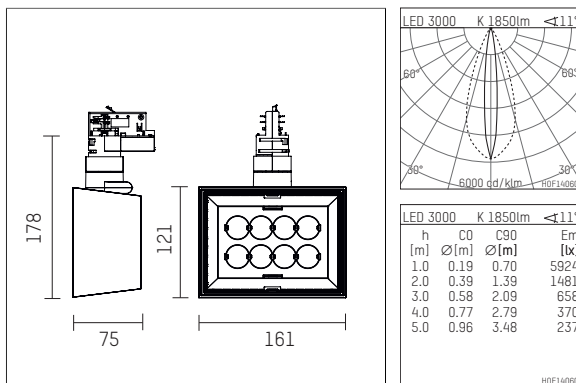

123 226 03 721 | black

li.co | oval flood
spotlight
LED | 29 W 3000 K

h	CO	C90	Em
[m]	Ø[m]	Ø[m]	[lx]
1.0	0.19	0.70	5924
2.0	0.39	1.39	1481
3.0	0.58	2.09	658
4.0	0.77	2.79	370
5.0	0.96	3.48	237

HOF14080

- spotlight li.co oval flood
- with 3 circuit universal adapter
- for Hoffmeister control.x tracks
- circuit selection is possible while adapter is inserted into the track
- with horizontal oval.flood light distribution
- passive thermo management
- with LED 2200 lm
- colour temperature: 3000 K
- colour rendering index: CRI >90
- L90 / B10 (50.000h)
- SDCM < 2
- net luminous flux: 1850 lm
- total load: 29 W
- luminous efficacy: 63,8 lm/W
- oval flood horizontal
- with built in LED power unit, electronic, 220-240 V, 0/50/60 Hz
- temperature-controlled LED circuit board (NTC)
- amplitude dimming
- integrated potentiometer
- dimming range: 100-1 %
- housing of die cast aluminium
- adapter of fibreglass reinforced thermoplastic
- length: 75 mm, width: 161 mm, height: 178 mm
- rotatable 360°, 90° tiltable
- weight: 1,08 kg
- protection rating: IP20
- protection class I
- 5 years Hoffmeister warranty
- Made in Germany
- maximum ambient temperature: 35 ° C
- certificates: manufactured according to DIN VDE 0711 / EN 60598, CE
- colour: black
- 123 226 03 721