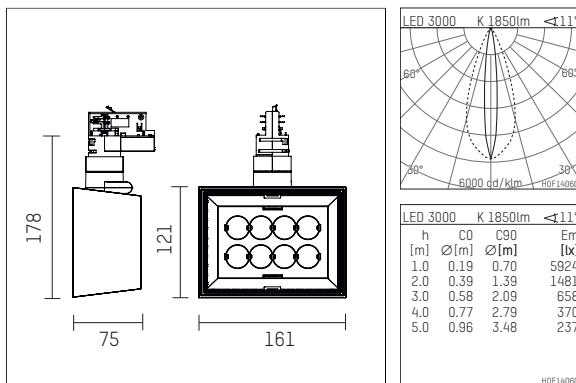

123 226 03 906 D | silver

li.co | oval flood
spotlight
LED | 29 W 3000 K

- spotlight li.co oval flood
- with 3 circuit DALI adapter
- for Hoffmeister control.x tracks
- circuit selection is possible while adapter is inserted into the track
- with horizontal oval.flood light distribution
- passive thermo management
- with LED 2200 lm
- colour temperature: 3000 K
- colour rendering index: CRI >90
- L90 / B10 (50.000h)
- SDCM < 2
- net luminous flux: 1850 lm
- total load: 29 W
- luminous efficacy: 63,8 lm/W
- oval flood horizontal
- with built in LED power unit, electronic (DALI), 220-240 V, 0/50/60 Hz
- temperature-controlled LED circuit board (NTC)
- amplitude dimming
- dimming range: 100-1 %
- housing of die cast aluminium
- adapter of fibreglass reinforced thermoplastic
- length: 75 mm, width: 161 mm, height: 178 mm
- rotatable 360°, 90° tiltable
- weight: 1,08 kg
- protection rating: IP20
- protection class I
- 5 years Hoffmeister warranty
- Made in Germany
- maximum ambient temperature: 35 ° C
- certificates: manufactured according to DIN VDE 0711 / EN 60598, CE
- colour: silver
- 123 226 03 906 D