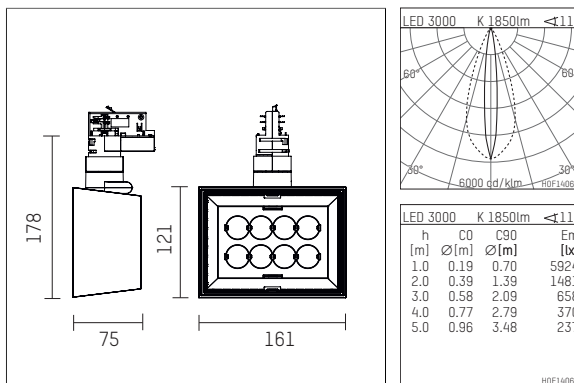

123 226 03 906 | silver

li.co | oval flood
spotlight
LED | 29 W 3000 K

- spotlight li.co oval flood
- with 3 circuit universal adapter
- for Hoffmeister control.x tracks
- circuit selection is possible while adapter is inserted into the track
- with horizontal oval.flood light distribution
- passive thermo management
- with LED 2200 lm
- colour temperature: 3000 K
- colour rendering index: CRI >90
- L90 / B10 (50.000h)
- SDCM < 2
- net luminous flux: 1850 lm
- total load: 29 W
- luminous efficacy: 63,8 lm/W
- oval flood horizontal
- with built in LED power unit, electronic, 220-240 V, 0/50/60 Hz
- temperature-controlled LED circuit board (NTC)
- amplitude dimming
- integrated potentiometer
- dimming range: 100-1 %
- housing of die cast aluminium
- adapter of fibreglass reinforced thermoplastic
- length: 75 mm, width: 161 mm, height: 178 mm
- rotatable 360°, 90° tilttable
- weight: 1,08 kg
- protection rating: IP20
- protection class I
- 5 years Hoffmeister warranty
- Made in Germany
- maximum ambient temperature: 35 ° C
- certificates: manufactured according to DIN VDE 0711 / EN 60598, CE
- colour: silver
- 123 226 03 906