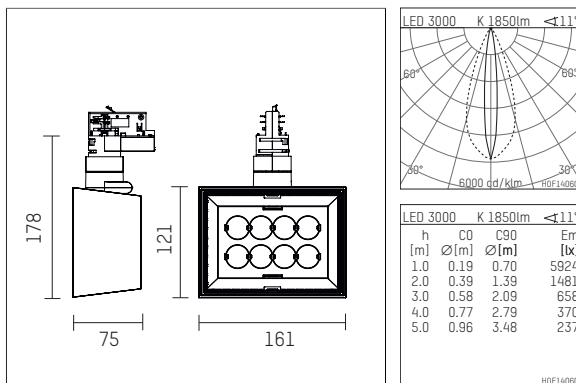

123 226 03 910 D | white

li.co | oval flood
spotlight
LED | 29 W 3000 K

- spotlight li.co oval flood
- with 3 circuit DALI adapter
- for Hoffmeister control.x tracks
- circuit selection is possible while adapter is inserted into the track
- with horizontal oval.flood light distribution
- passive thermo management
- with LED 2200 lm
- colour temperature: 3000 K
- colour rendering index: CRI >90
- L90 / B10 (50.000h)
- SDCM < 2
- net luminous flux: 1850 lm
- total load: 29 W
- luminous efficacy: 63,8 lm/W
- oval flood horizontal
- with built in LED power unit, electronic (DALI), 220-240 V, 0/50/60 Hz
- temperature-controlled LED circuit board (NTC)
- amplitude dimming
- dimming range: 100-1 %
- housing of die cast aluminium
- adapter of fibreglass reinforced thermoplastic
- length: 75 mm, width: 161 mm, height: 178 mm
- rotatable 360°, 90° tiltable
- weight: 1,08 kg
- protection rating: IP20
- protection class I
- 5 years Hoffmeister warranty
- Made in Germany
- maximum ambient temperature: 35 ° C
- certificates: manufactured according to DIN VDE 0711 / EN 60598, CE
- colour: white (RAL9016)
- 123 226 03 910 D