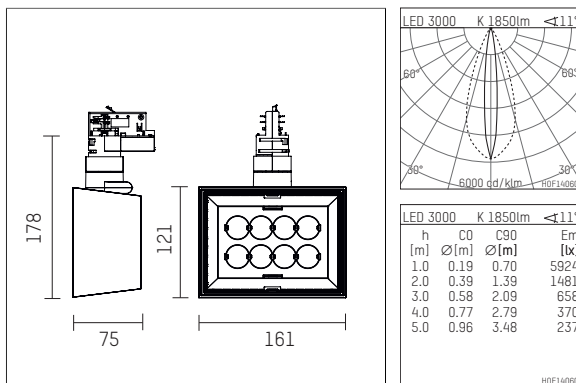

123 226 03 910 | white

li.co | oval flood
spotlight
LED | 29 W 3000 K

- spotlight li.co oval flood
- with 3 circuit universal adapter
- for Hoffmeister control.x tracks
- circuit selection is possible while adapter is inserted into the track
- with horizontal oval.flood light distribution
- passive thermo management
- with LED 2200 lm
- colour temperature: 3000 K
- colour rendering index: CRI >90
- L90 / B10 (50.000h)
- SDCM < 2
- net luminous flux: 1850 lm
- total load: 29 W
- luminous efficacy: 63,8 lm/W
- oval flood horizontal
- with built in LED power unit, electronic, 220-240 V, 0/50/60 Hz
- temperature-controlled LED circuit board (NTC)
- amplitude dimming
- integrated potentiometer
- dimming range: 100-1 %
- housing of die cast aluminium
- adapter of fibreglass reinforced thermoplastic
- length: 75 mm, width: 161 mm, height: 178 mm
- rotatable 360°, 90° tilttable
- weight: 1,08 kg
- protection rating: IP20
- protection class I
- 5 years Hoffmeister warranty
- Made in Germany
- maximum ambient temperature: 35 ° C
- certificates: manufactured according to DIN VDE 0711 / EN 60598, CE
- colour: white (RAL9016)
- 123 226 03 910