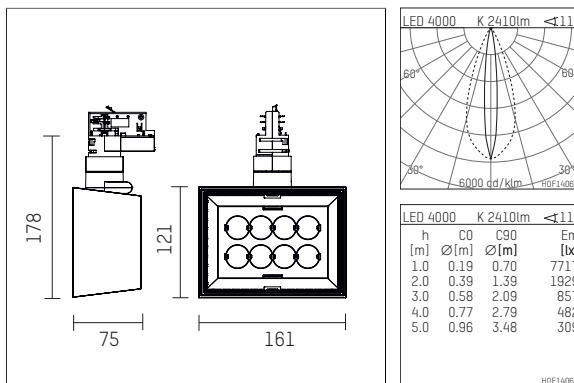

123 226 04 721 D | black

li.co | oval flood
spotlight
LED | 29 W 4000 K

- spotlight li.co oval flood
- with 3 circuit DALI adapter
- for Hoffmeister control.x tracks
- circuit selection is possible while adapter is inserted into the track
- with horizontal oval.flood light distribution
- passive thermo management
- with LED 2870 lm
- colour temperature: 4000 K
- colour rendering index: CRI >80
- L90 / B10 (50.000h)
- SDCM < 2
- net luminous flux: 2410 lm
- total load: 29 W
- luminous efficacy: 83,1 lm/W
- oval flood horizontal
- with built in LED power unit, electronic (DALI), 220-240 V, 0/50/60 Hz
- temperature-controlled LED circuit board (NTC)
- amplitude dimming
- dimming range: 100-1 %
- housing of die cast aluminium
- adapter of fibreglass reinforced thermoplastic
- length: 75 mm, width: 161 mm, height: 178 mm
- rotatable 360°, 90° tiltable
- weight: 1,08 kg
- protection rating: IP20
- protection class I
- 5 years Hoffmeister warranty
- Made in Germany
- maximum ambient temperature: 35 ° C
- certificates: manufactured according to DIN VDE 0711 / EN 60598, CE
- colour: black
- 123 226 04 721 D