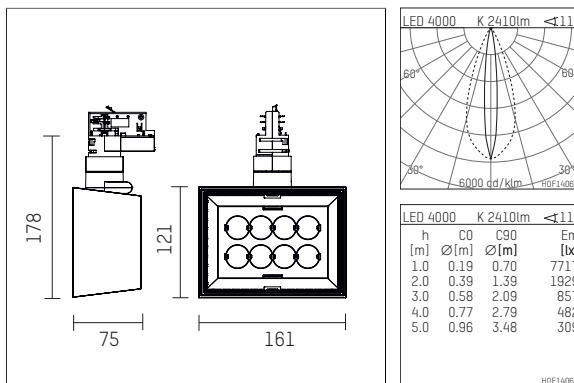

**123 226 04 721 | black**

li.co | oval flood  
spotlight  
LED | 29 W 4000 K

- spotlight li.co oval flood
- with 3 circuit universal adapter
- for Hoffmeister control.x tracks
- circuit selection is possible while adapter is inserted into the track
- with horizontal oval.flood light distribution
- passive thermo management
- with LED 2870 lm
- colour temperature: 4000 K
- colour rendering index: CRI >80
- L90 / B10 (50.000h)
- SDCM < 2
- net luminous flux: 2410 lm
- total load: 29 W
- luminous efficacy: 83,1 lm/W
- oval flood horizontal
- with built in LED power unit, electronic, 220-240 V, 0/50/60 Hz
- temperature-controlled LED circuit board (NTC)
- amplitude dimming
- integrated potentiometer
- dimming range: 100-1 %
- housing of die cast aluminium
- adapter of fibreglass reinforced thermoplastic
- length: 75 mm, width: 161 mm, height: 178 mm
- rotatable 360°, 90° tiltable
- weight: 1,08 kg
- protection rating: IP20
- protection class I
- 5 years Hoffmeister warranty
- Made in Germany
- maximum ambient temperature: 35 ° C
- certificates: manufactured according to DIN VDE 0711 / EN 60598, CE
- colour: black
- 123 226 04 721