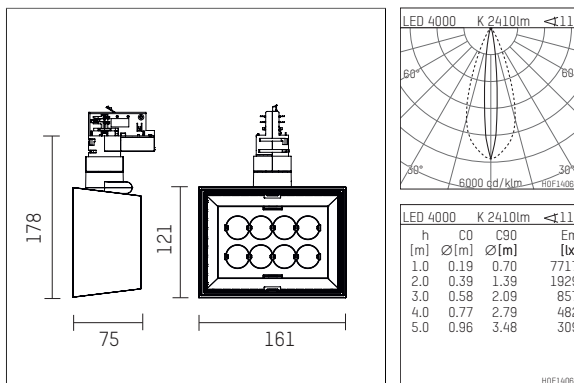

123 226 04 906 D | silver

li.co | oval flood
spotlight
LED | 29 W 4000 K

h	CO	C90	Em
[m]	Ø[m]	Ø[m]	[lx]
1.0	0.19	0.70	7717
2.0	0.39	1.39	1929
3.0	0.58	2.09	857
4.0	0.77	2.79	482
5.0	0.96	3.48	309

- spotlight li.co oval flood
- with 3 circuit DALI adapter
- for Hoffmeister control.x tracks
- circuit selection is possible while adapter is inserted into the track
- with horizontal oval.flood light distribution
- passive thermo management
- with LED 2870 lm
- colour temperature: 4000 K
- colour rendering index: CRI >80
- L90 / B10 (50.000h)
- SDCM < 2
- net luminous flux: 2410 lm
- total load: 29 W
- luminous efficacy: 83,1 lm/W
- oval flood horizontal
- with built in LED power unit, electronic (DALI), 220-240 V, 0/50/60 Hz
- temperature-controlled LED circuit board (NTC)
- amplitude dimming
- dimming range: 100-1 %
- housing of die cast aluminium
- adapter of fibreglass reinforced thermoplastic
- length: 75 mm, width: 161 mm, height: 178 mm
- rotatable 360°, 90° tiltable
- weight: 1,08 kg
- protection rating: IP20
- protection class I
- 5 years Hoffmeister warranty
- Made in Germany
- maximum ambient temperature: 35 ° C
- certificates: manufactured according to DIN VDE 0711 / EN 60598, CE
- colour: silver
- 123 226 04 906 D