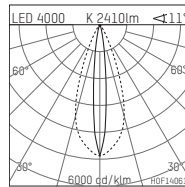

123 226 04 906 D | silver

li.co | oval flood
spotlight
LED | 29 W 4000 K

h	CO	C90	Em
[m]	Ø[m]	Ø[m]	[lx]
1.0	0.19	0.70	7717
2.0	0.39	1.39	1929
3.0	0.58	2.09	857
4.0	0.77	2.79	482
5.0	0.96	3.48	309

- spotlight li.co oval flood
- with 3 circuit DALI adapter
- for Hoffmeister control.x tracks
- circuit selection is possible while adapter is inserted into the track
- with horizontal oval.flood light distribution
- passive thermo management
- with LED 2870 lm
- colour temperature: 4000 K
- colour rendering index: CRI >80
- L90 / B10 (50.000h)
- SDCM < 2
- net luminous flux: 2410 lm
- total load: 29 W
- luminous efficacy: 83,1 lm/W
- oval flood horizontal
- with built in LED power unit, electronic (DALI), 220-240 V, 0/50/60 Hz
- temperature-controlled LED circuit board (NTC)
- amplitude dimming
- dimming range: 100-1 %
- housing of die cast aluminium
- adapter of fibreglass reinforced thermoplastic
- length: 75 mm, width: 161 mm, height: 178 mm
- rotatable 360°, 90° tiltable
- weight: 1,08 kg
- protection rating: IP20
- protection class I
- 5 years Hoffmeister warranty
- Made in Germany
- maximum ambient temperature: 35 ° C
- certificates: manufactured according to DIN VDE 0711 / EN 60598, CE
- colour: silver
- 123 226 04 906 D