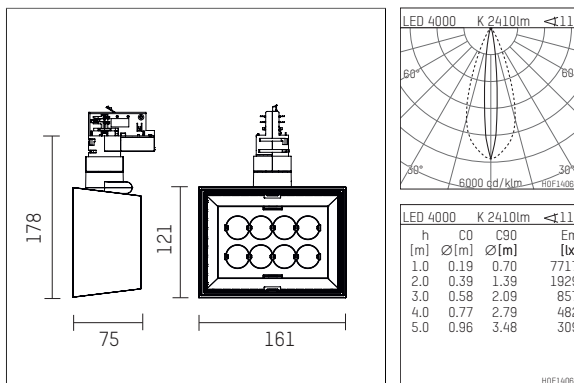

123 226 04 906 | silver

li.co | oval flood
spotlight

LED | 29 W 4000 K

- spotlight li.co oval flood
- with 3 circuit universal adapter
- for Hoffmeister control.x tracks
- circuit selection is possible while adapter is inserted into the track
- with horizontal oval.flood light distribution
- passive thermo management
- with LED 2870 lm
- colour temperature: 4000 K
- colour rendering index: CRI >80
- L90 / B10 (50.000h)
- SDCM < 2
- net luminous flux: 2410 lm
- total load: 29 W
- luminous efficacy: 83,1 lm/W
- oval flood horizontal
- with built in LED power unit, electronic, 220-240 V, 0/50/60 Hz
- temperature-controlled LED circuit board (NTC)
- amplitude dimming
- integrated potentiometer
- dimming range: 100-1 %
- housing of die cast aluminium
- adapter of fibreglass reinforced thermoplastic
- length: 75 mm, width: 161 mm, height: 178 mm
- rotatable 360°, 90° tiltable
- weight: 1,08 kg
- protection rating: IP20
- protection class I
- 5 years Hoffmeister warranty
- Made in Germany
- maximum ambient temperature: 35 ° C
- certificates: manufactured according to DIN VDE 0711 / EN 60598, CE
- colour: silver
- 123 226 04 906