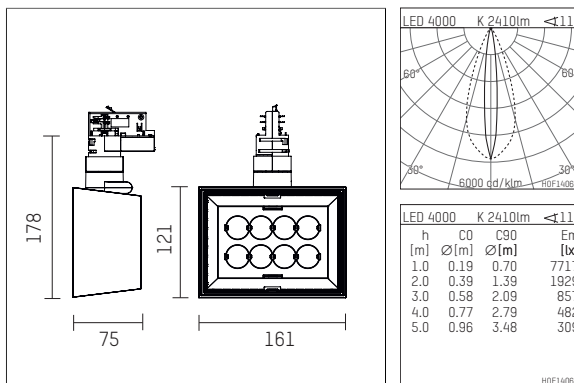

## 123 226 04 910 D | white

li.co | oval flood  
spotlight

LED | 29 W 4000 K

- spotlight li.co oval flood
- with 3 circuit DALI adapter
- for Hoffmeister control.x tracks
- circuit selection is possible while adapter is inserted into the track
- with horizontal oval.flood light distribution
- passive thermo management
- with LED 2870 lm
- colour temperature: 4000 K
- colour rendering index: CRI >80
- L90 / B10 (50.000h)
- SDCM < 2
- net luminous flux: 2410 lm
- total load: 29 W
- luminous efficacy: 83,1 lm/W
- oval flood horizontal
- with built in LED power unit, electronic (DALI), 220-240 V, 0/50/60 Hz
- temperature-controlled LED circuit board (NTC)
- amplitude dimming
- dimming range: 100-1 %
- housing of die cast aluminium
- adapter of fibreglass reinforced thermoplastic
- length: 75 mm, width: 161 mm, height: 178 mm
- rotatable 360°, 90° tiltable
- weight: 1,08 kg
- protection rating: IP20
- protection class I
- 5 years Hoffmeister warranty
- Made in Germany
- maximum ambient temperature: 35 ° C
- certificates: manufactured according to DIN VDE 0711 / EN 60598, CE
- colour: white (RAL9016)
- 123 226 04 910 D