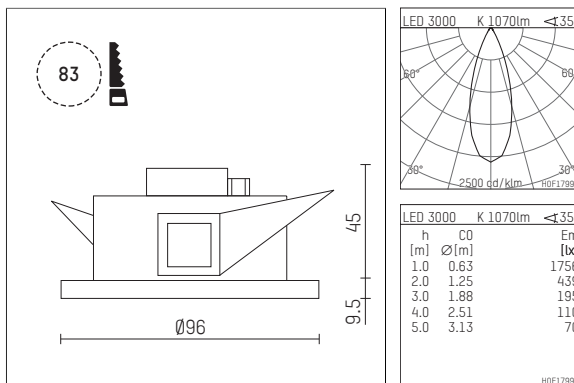

124 603 03 906 D | silver

DL 100 | IP65

downlight

LED COB | 16 W 3000 K

- downlight DL 100 IP65
- with a rim projecting over the ceiling
- for installation into suspended ceilings or casting drums
- with LED COB 1460 lm
- colour temperature: 3000 K
- colour rendering index: CRI >90
- L90 / B10 (50.000h)
- SDCM < 2
- net luminous flux: 1070 lm
- total load: 16 W
- luminous efficacy: 66,9 lm/W
- rotationsymmetrical light distribution, medium
- beam angle: 35°
- UGR: 19
- with external LED power unit, electronic (DALI), 220-240 V, 0/50/60 Hz
- amplitude dimming
- dimming range: 100-1 %
- power supply: accessory for through-wiring 2x5x2,5 mm²
- housing of die cast aluminium
- safety glass, clear
- ceiling trim of thermoplastic
- height: 45 mm
- diameter: 96 mm, recessing diameter: 83 mm
- recessing depth: 67 mm, ceiling thickness: max. 25 mm
- weight: 0,64 kg
- protection rating: IP65 (control gear IP20)
- protection class II
- 5 years Hoffmeister warranty
- Made in Germany
- maximum ambient temperature: 40 °C
- certificates: manufactured according to DIN VDE 0711 / EN 60598, CE
- colour: silver
- 124 603 03 906 D

- Overview of accessories on the following page / s

124 603 03 906 D
accessory

Optional accessories

description accessory general	dimensions in mm	item number	pic.-No.
IP65 box for LED-Power unit Without power unit (included with DL100 downlight)The recessing depth of the downlight increases(please refer to the mounting instruction for correct values)		107174	01