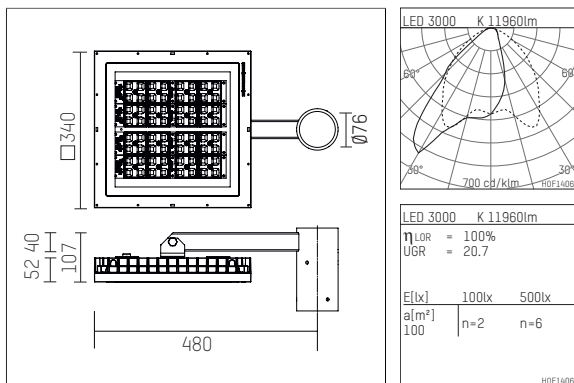

144 122 13 706 | anthracite

multi.flood
masttop luminaire
LED | 112 W 3000 K

- masttop luminaire multi.flood
- Multifunctional luminaire system, IP65
- asymmetrical light distribution
- with LED 15725 lm
- colour temperature: 3000 K
- colour rendering index: CRI >80
- L90 / B10 (100.000 / ta 25°C)
- SDCM < 4
- net luminous flux: 11960 lm
- total load: 112 W
- luminous efficacy: 106,8 lm/W
- with external power unit for mounting in pole, electronic, 220-240 V, 50/60 Hz
- optional DALI, overvoltage protection 6KV
- power supply: 5-pole supply cord 1,5 mm², length: 1500 mm
- secondary connection:
 - 4-pole supply cord, length: 10000 mm
- housing of cast aluminium
- safety glass, clear
- width: 340 mm, height: 107 mm
- overhang: 480 mm, pole top diameter: 76 mm
- weight: 9,4 kg
- protection class I
- 5 years Hoffmeister warranty
- Made in Germany
- maximum ambient temperature: 35 ° C
- impact resistance class: IK07
- certificates: manufactured according to DIN VDE 0711 / EN 60598, CE
- colour: anthracite (RAL7016)
- 144 122 13 706
