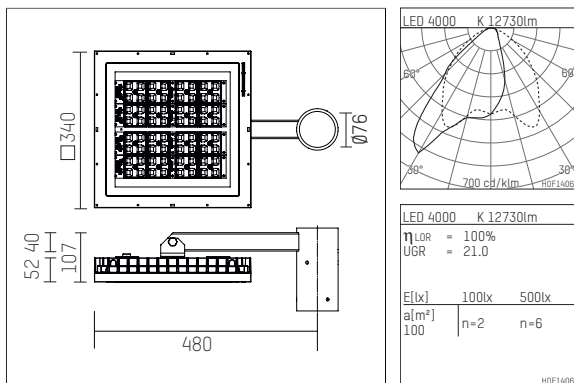

## 144 122 14 706 | anthracite

multi.flood  
masttop luminaire  
LED | 117 W 4000 K

- masttop luminaire multi.flood
- Multifunctional luminaire system, IP65
- asymmetrical light distribution
- with LED 16745 lm
- colour temperature: 4000 K
- colour rendering index: CRI >80
- L90 / B10 (100.000 / ta 25°C)
- SDCM < 4
- net luminous flux: 12730 lm
- total load: 117 W
- luminous efficacy: 108,8 lm/W
- with external power unit for mounting in pole, electronic, 220-240 V, 50/60 Hz
- optional DALI, overvoltage protection 6KV
- power supply: 5-pole supply cord 1,5 mm<sup>2</sup>, length: 1500 mm
- secondary connection:
  - 4-pole supply cord, length: 10000 mm
- housing of cast aluminium
- safety glass, clear
- width: 340 mm, height: 107 mm
- overhang: 480 mm, pole top diameter: 76 mm
- weight: 9,4 kg
- protection class I
- 5 years Hoffmeister warranty
- Made in Germany
- maximum ambient temperature: 35 ° C
- impact resistance class: IK07
- certificates: manufactured according to DIN VDE 0711 / EN 60598, CE
- colour: anthracite (RAL7016)
- 144 122 14 706