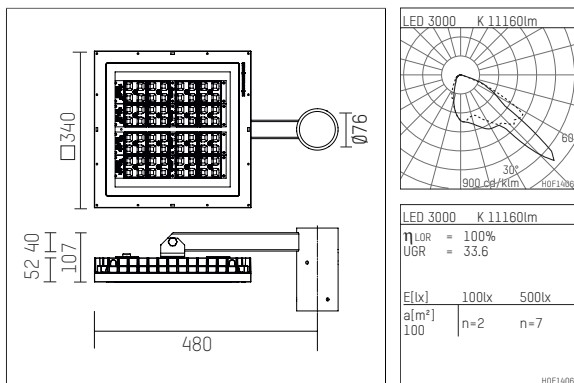

144 312 13 706 | anthracite

multi.flood
masttop luminaire
LED | 112 W 3000 K

- masttop luminaire multi.flood
- Multifunctional luminaire system, IP65
- optics for pedestrian crossings
- with LED 15725 lm
- colour temperature: 3000 K
- colour rendering index: CRI >80
- L90 / B10 (100.000 / ta 25°C)
- SDCM < 4
- net luminous flux: 11160 lm
- total load: 112 W
- luminous efficacy: 99,6 lm/W
- bidirectional light distribution
- with external power unit for mounting in pole, electronic, 220-240 V, 50/60 Hz
- optional DALI, overvoltage protection 6KV
- power supply: 5-pole supply cord 1,5 mm², length: 1500 mm
- secondary connection:
- 4-pole supply cord, length: 10000 mm
- housing of cast aluminium
- safety glass, clear
- width: 340 mm, height: 107 mm
- overhang: 480 mm, pole top diameter: 76 mm
- weight: 9,4 kg
- protection class I
- 5 years Hoffmeister warranty
- Made in Germany
- maximum ambient temperature: 35 ° C
- impact resistance class: IK07
- certificates: manufactured according to DIN VDE 0711 / EN 60598, CE
- colour: anthracite (RAL7016)
- 144 312 13 706