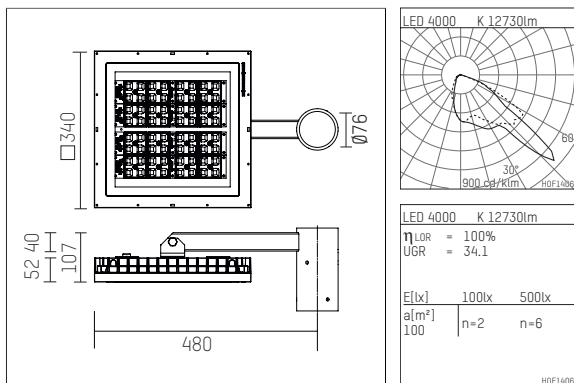

## 144 312 14 706 | anthracite

multi.flood  
masttop luminaire  
LED | 117 W 4000 K

- masttop luminaire multi.flood
- Multifunctional luminaire system, IP65
- optics for pedestrian crossings
- with LED 16745 lm
- colour temperature: 4000 K
- colour rendering index: CRI >80
- L90 / B10 (100.000 / ta 25°C)
- SDCM < 4
- net luminous flux: 12730 lm
- total load: 117 W
- luminous efficacy: 108,8 lm/W
- bidirectional light distribution
- with external power unit for mounting in pole, electronic, 220-240 V, 50/60 Hz
- optional DALI, overvoltage protection 6KV
- power supply: 5-pole supply cord 1,5 mm<sup>2</sup>, length: 1500 mm
- secondary connection:
- 4-pole supply cord, length: 10000 mm
- housing of cast aluminium
- safety glass, clear
- width: 340 mm, height: 107 mm
- overhang: 480 mm, pole top diameter: 76 mm
- weight: 9,4 kg
- protection class I
- 5 years Hoffmeister warranty
- Made in Germany
- maximum ambient temperature: 35 ° C
- impact resistance class: IK07
- certificates: manufactured according to DIN VDE 0711 / EN 60598, CE
- colour: anthracite (RAL7016)
- 144 312 14 706