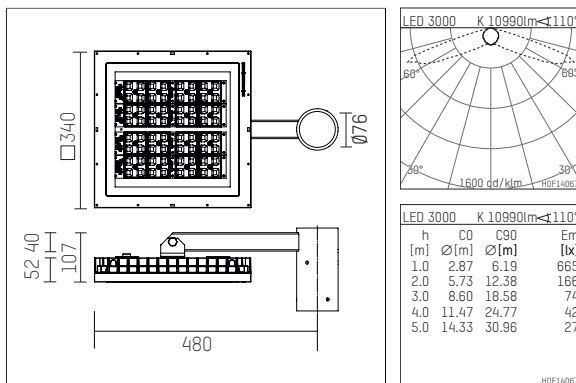

144 322 13 706 | anthracite

multi.flood
masttop luminaire
LED | 112 W 3000 K

- masttop luminaire multi.flood
- Multifunctional luminaire system, IP65
- streetlight optic
- with LED 15725 lm
- colour temperature: 3000 K
- colour rendering index: CRI >80
- L90 / B10 (100.000 / ta 25°C)
- SDCM < 4
- net luminous flux: 10990 lm
- total load: 112 W
- luminous efficacy: 98,1 lm/W
- bidirectional light distribution
- with external power unit for mounting in pole, electronic, 220-240 V, 50/60 Hz
- optional DALI, overvoltage protection 6KV
- power supply: 5-pole supply cord 1,5 mm², length: 1500 mm
- secondary connection:
- 4-pole supply cord, length: 10000 mm
- housing of cast aluminium
- safety glass, clear
- width: 340 mm, height: 107 mm
- overhang: 480 mm, pole top diameter: 76 mm
- weight: 9,4 kg
- protection class I
- 5 years Hoffmeister warranty
- Made in Germany
- maximum ambient temperature: 35 ° C
- impact resistance class: IK07
- certificates: manufactured according to DIN VDE 0711 / EN 60598, CE
- colour: anthracite (RAL7016)
- 144 322 13 706