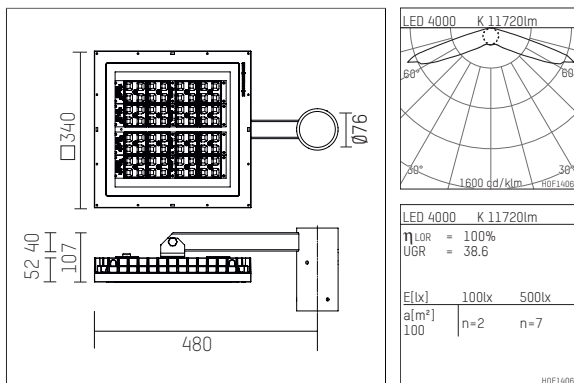

144 322 14 706 | anthracite

multi.flood
masttop luminaire
LED | 117 W 4000 K

- masttop luminaire multi.flood
- Multifunctional luminaire system, IP65
- streetlight optic
- with LED 16745 lm
- colour temperature: 4000 K
- colour rendering index: CRI >80
- L90 / B10 (100.000 / ta 25°C)
- SDCM < 4
- net luminous flux: 11720 lm
- total load: 117 W
- luminous efficacy: 100,2 lm/W
- bidirectional light distribution
- with external power unit for mounting in pole, electronic, 220-240 V, 50/60 Hz
- optional DALI, overvoltage protection 6KV
- power supply: 5-pole supply cord 1,5 mm², length: 1500 mm
- secondary connection:
- 4-pole supply cord, length: 10000 mm
- housing of cast aluminium
- safety glass, clear
- width: 340 mm, height: 107 mm
- overhang: 480 mm, pole top diameter: 76 mm
- weight: 9,4 kg
- protection class I
- 5 years Hoffmeister warranty
- Made in Germany
- maximum ambient temperature: 35 ° C
- impact resistance class: IK07
- certificates: manufactured according to DIN VDE 0711 / EN 60598, CE
- colour: anthracite (RAL7016)
- 144 322 14 706