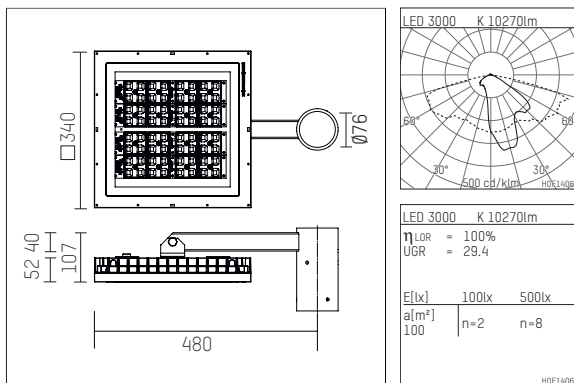

144 332 13 706 | anthracite

multi.flood  
masttop luminaire  
LED | 112 W 3000 K

- masttop luminaire multi.flood
- Multifunctional luminaire system, IP65
- streetlight optic
- with LED 15725 lm
- colour temperature: 3000 K
- colour rendering index: CRI >80
- L90 / B10 (100.000 / ta 25°C)
- SDCM < 4
- net luminous flux: 10270 lm
- total load: 112 W
- luminous efficacy: 91,7 lm/W
- bidirectional light distribution
- with external power unit for mounting in pole, electronic, 220-240 V, 50/60 Hz
- optional DALI, overvoltage protection 6KV
- power supply: 5-pole supply cord 1,5 mm<sup>2</sup>, length: 1500 mm
- secondary connection:
- 4-pole supply cord, length: 10000 mm
- housing of cast aluminium
- safety glass, clear
- width: 340 mm, height: 107 mm
- overhang: 480 mm, pole top diameter: 76 mm
- weight: 9,4 kg
- protection class I
- 5 years Hoffmeister warranty
- Made in Germany
- maximum ambient temperature: 35 °C
- impact resistance class: IK07
- certificates: manufactured according to DIN VDE 0711 / EN 60598, CE
- colour: anthracite (RAL7016)
- 144 332 13 706