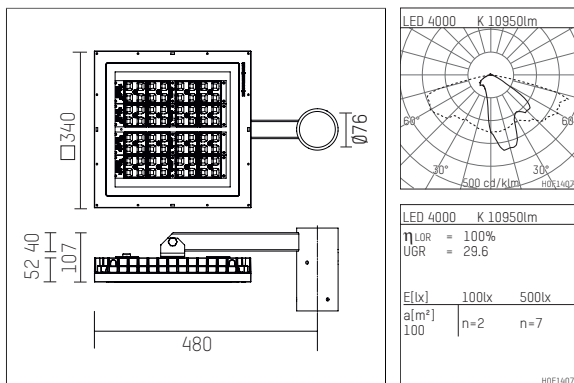

144 332 14 706 | anthracite

multi.flood
masttop luminaire
LED | 117 W 4000 K

- masttop luminaire multi.flood
- Multifunctional luminaire system, IP65
- streetlight optic
- with LED 16745 lm
- colour temperature: 4000 K
- colour rendering index: CRI >80
- L90 / B10 (100.000 / ta 25°C)
- SDCM < 4
- net luminous flux: 10950 lm
- total load: 117 W
- luminous efficacy: 93,6 lm/W
- bidirectional light distribution
- with external power unit for mounting in pole, electronic, 220-240 V, 50/60 Hz
- optional DALI, overvoltage protection 6KV
- power supply: 5-pole supply cord 1,5 mm², length: 1500 mm
- secondary connection:
- 4-pole supply cord, length: 10000 mm
- housing of cast aluminium
- safety glass, clear
- width: 340 mm, height: 107 mm
- overhang: 480 mm, pole top diameter: 76 mm
- weight: 9,4 kg
- protection class I
- 5 years Hoffmeister warranty
- Made in Germany
- maximum ambient temperature: 35 ° C
- impact resistance class: IK07
- certificates: manufactured according to DIN VDE 0711 / EN 60598, CE
- colour: anthracite (RAL7016)
- 144 332 14 706