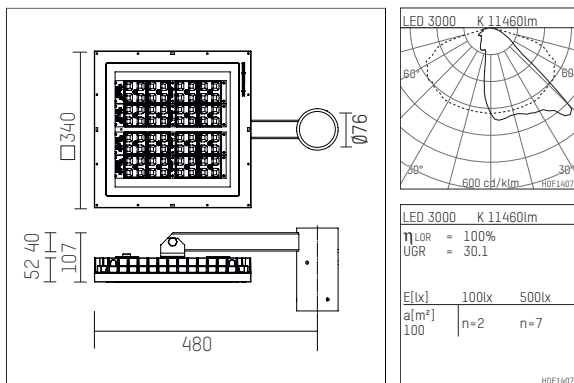

144 342 13 706 | anthracite

multi.flood
masttop luminaire
LED | 112 W 3000 K

- masttop luminaire multi.flood
- Multifunctional luminaire system, IP65
- streetlight optic
- with LED 15725 lm
- colour temperature: 3000 K
- colour rendering index: CRI >80
- L90 / B10 (100.000 / ta 25°C)
- SDCM < 4
- net luminous flux: 11460 lm
- total load: 112 W
- luminous efficacy: 102,3 lm/W
- bidirectional light distribution
- with external power unit for mounting in pole, electronic, 220-240 V, 50/60 Hz
- optional DALI, overvoltage protection 6KV
- power supply: 5-pole supply cord 1,5 mm², length: 1500 mm
- secondary connection:
- 4-pole supply cord, length: 10000 mm
- housing of cast aluminium
- safety glass, clear
- width: 340 mm, height: 107 mm
- overhang: 480 mm, pole top diameter: 76 mm
- weight: 9,4 kg
- protection class I
- 5 years Hoffmeister warranty
- Made in Germany
- maximum ambient temperature: 35 ° C
- impact resistance class: IK07
- certificates: manufactured according to DIN VDE 0711 / EN 60598, CE
- colour: anthracite (RAL7016)
- 144 342 13 706