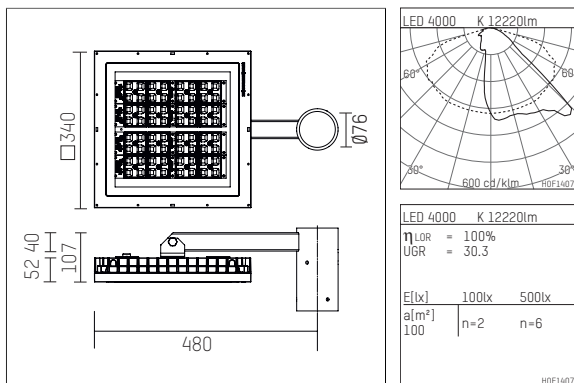

## 144 342 14 706 | anthracite

multi.flood  
masttop luminaire  
LED | 117 W 4000 K

- masttop luminaire multi.flood
- Multifunctional luminaire system, IP65
- streetlight optic
- with LED 16745 lm
- colour temperature: 4000 K
- colour rendering index: CRI >80
- L90 / B10 (100.000 / ta 25°C)
- SDCM < 4
- net luminous flux: 12220 lm
- total load: 117 W
- luminous efficacy: 104,4 lm/W
- bidirectional light distribution
- with external power unit for mounting in pole, electronic, 220-240 V, 50/60 Hz
- optional DALI, overvoltage protection 6KV
- power supply: 5-pole supply cord 1,5 mm<sup>2</sup>, length: 1500 mm
- secondary connection:
- 4-pole supply cord, length: 10000 mm
- housing of cast aluminium
- safety glass, clear
- width: 340 mm, height: 107 mm
- overhang: 480 mm, pole top diameter: 76 mm
- weight: 9,4 kg
- protection class I
- 5 years Hoffmeister warranty
- Made in Germany
- maximum ambient temperature: 35 ° C
- impact resistance class: IK07
- certificates: manufactured according to DIN VDE 0711 / EN 60598, CE
- colour: anthracite (RAL7016)
- 144 342 14 706