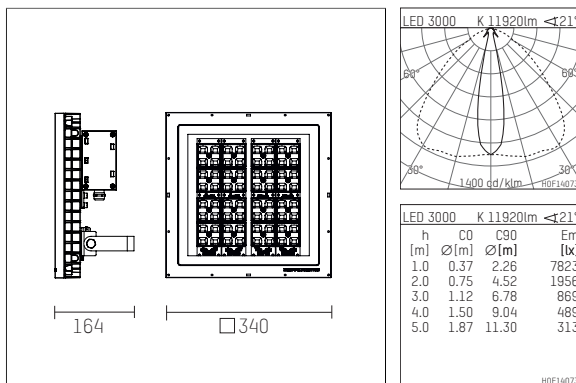

148 142 13 706 | anthracite

multi.flood
projector
LED | 112 W 3000 K

- projector multi.flood
- with mounting bracket
- for wall-, ground or pole-mounting
- with LED 15725 lm
- colour temperature: 3000 K
- colour rendering index: CRI >80
- L90 / B10 (100.000 / ta 25°C)
- SDCM < 4
- net luminous flux: 11920 lm
- total load: 112 W
- luminous efficacy: 106,4 lm/W
- axisymmetric light distribution, wide beam
- distance to illuminating surface up to 20 meters
- attached LED power unit, electronic, 220-240 V, 0/50/60 Hz
- overvoltage protection 6KV
- power supply: connecting terminal 3x2,5 mm²
- with a cord connection for power supply cord H07RN-F 3G 1.5 mm²
- housing of die cast aluminium
- safety glass, clear
- stainless steel mounting bracket
- length: 340 mm, width: 340 mm, height: 164 mm
- weight: 10,5 kg
- protection rating: IP65
- protection class I
- 5 years Hoffmeister warranty
- Made in Germany
- maximum ambient temperature: 35 °C
- certificates: manufactured according to DIN VDE 0711 / EN 60598, CE
- colour: anthracite (RAL7016)
- 148 142 13 706