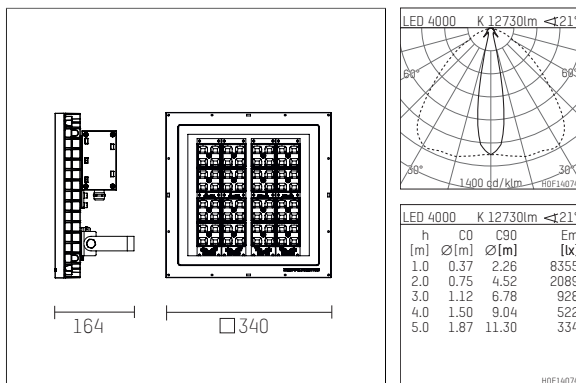

148 142 14 706 | anthracite

multi.flood
projector
LED | 112 W 4000 K

- projector multi.flood
- with mounting bracket
- for wall-, ground or pole-mounting
- with LED 16745 lm
- colour temperature: 4000 K
- colour rendering index: CRI >80
- L90 / B10 (100.000 / ta 25°C)
- SDCM < 4
- net luminous flux: 12730 lm
- total load: 112 W
- luminous efficacy: 113,7 lm/W
- axisymmetric light distribution
- distance to illuminating surface up to 20 meters
- attached LED power unit, electronic, 220-240 V, 0/50/60 Hz
- overvoltage protection 6KV
- power supply: connecting terminal 3x2,5 mm²
- with a cord connection for power supply cord H07RN-F 3G 1.5 mm²
- housing of die cast aluminium
- safety glass, clear
- stainless steel mounting bracket
- length: 340 mm, width: 340 mm, height: 164 mm
- weight: 10,5 kg
- protection rating: IP65
- protection class I
- 5 years Hoffmeister warranty
- Made in Germany
- maximum ambient temperature: 35 ° C
- certificates: manufactured according to DIN VDE 0711 / EN 60598, CE
- colour: anthracite (RAL7016)
- 148 142 14 706