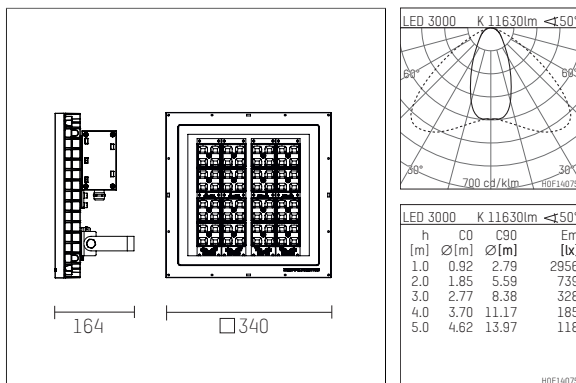

148 152 13 706 | anthracite

multi.flood
projector
LED | 112 W 3000 K

- projector multi.flood
- with mounting bracket
- for wall-, ground or pole-mounting
- with LED 15725 lm
- colour temperature: 3000 K
- colour rendering index: CRI >80
- L90 / B10 (100.000 / ta 25°C)
- SDCM < 4
- net luminous flux: 11630 lm
- total load: 112 W
- luminous efficacy: 103,8 lm/W
- axisymmetric light distribution
- distance to illuminating surface 2,5 up to 7 meters
- attached LED power unit, electronic, 220-240 V, 0/50/60 Hz
- overvoltage protection 6KV
- power supply: connecting terminal 3x2,5 mm²
- with a cord connection for power supply cord H07RN-F 3G 1.5 mm²
- housing of die cast aluminium
- safety glass, clear
- stainless steel mounting bracket
- length: 340 mm, width: 340 mm, height: 164 mm
- weight: 10,5 kg
- protection rating: IP65
- protection class I
- 5 years Hoffmeister warranty
- Made in Germany
- maximum ambient temperature: 35 °C
- certificates: manufactured according to DIN VDE 0711 / EN 60598, CE
- colour: anthracite (RAL7016)
- 148 152 13 706