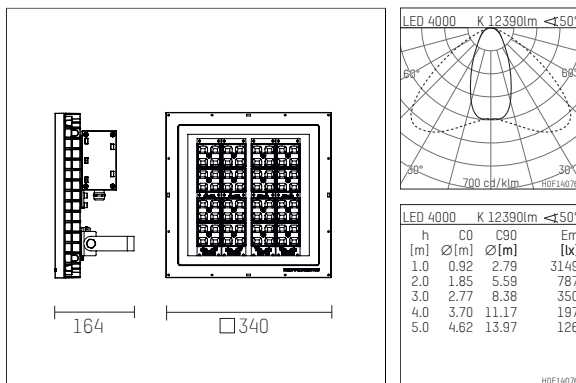

148 152 14 706 | anthracite

multi.flood
projector
LED | 112 W 4000 K

- projector multi.flood
- with mounting bracket
- for wall-, ground or pole-mounting
- with LED 16745 lm
- colour temperature: 4000 K
- colour rendering index: CRI >80
- L90 / B10 (100.000 / ta 25°C)
- SDCM < 4
- net luminous flux: 12390 lm
- total load: 112 W
- luminous efficacy: 110,6 lm/W
- axisymmetric light distribution
- distance to illuminating surface 2,5 up to 7 meters
- attached LED power unit, electronic, 220-240 V, 0/50/60 Hz
- overvoltage protection 6KV
- power supply: connecting terminal 3x2,5 mm²
- with a cord connection for power supply cord H07RN-F 3G 1.5 mm²
- housing of die cast aluminium
- safety glass, clear
- stainless steel mounting bracket
- length: 340 mm, width: 340 mm, height: 164 mm
- weight: 10,5 kg
- protection rating: IP65
- protection class I
- 5 years Hoffmeister warranty
- Made in Germany
- maximum ambient temperature: 35 °C
- certificates: manufactured according to DIN VDE 0711 / EN 60598, CE
- colour: anthracite (RAL7016)
- 148 152 14 706