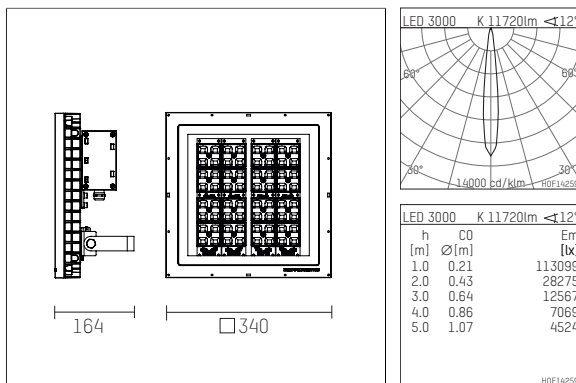

148 212 13 706 | anthracite

multi.flood
projector
LED | 112 W 3000 K

- projector multi.flood
- with mounting bracket
- for wall-, ground or pole-mounting
- with LED 15725 lm
- colour temperature: 3000 K
- colour rendering index: CRI >80
- L90 / B10 (100.000 / ta 25°C)
- SDCM < 4
- net luminous flux: 11720 lm
- total load: 112 W
- luminous efficacy: 104,6 lm/W
- rotationsymmetrical light distribution, spot
- beam angle: 10 °
- attached LED power unit, electronic, 220-240 V, 0/50/60 Hz
- overvoltage protection 6KV
- power supply: connecting terminal 3x2,5 mm²
- with a cord connection for power supply cord H07RN-F 3G 1.5 mm²
- housing of die cast aluminium
- safety glass, clear
- stainless steel mounting bracket
- length: 340 mm, width: 340 mm, height: 164 mm
- weight: 10,5 kg
- protection rating: IP65
- protection class I
- 5 years Hoffmeister warranty
- Made in Germany
- maximum ambient temperature: 35 ° C
- certificates: manufactured according to DIN VDE 0711 / EN 60598, CE
- colour: anthracite (RAL7016)
- 148 212 13 706