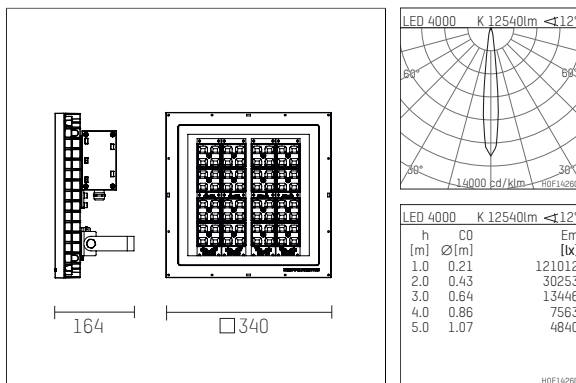

148 212 14 706 | anthracite

multi.flood
projector
LED | 112 W 4000 K

- projector multi.flood
- with mounting bracket
- for wall-, ground or pole-mounting
- with LED 16825 lm
- colour temperature: 4000 K
- colour rendering index: CRI >80
- L90 / B10 (100.000 / ta 25°C)
- SDCM < 4
- net luminous flux: 12540 lm
- total load: 112 W
- luminous efficacy: 112,0 lm/W
- rotationsymmetrical light distribution, spot
- beam angle: 10 °
- attached LED power unit, electronic, 220-240 V, 0/50/60 Hz
- overvoltage protection 6KV
- power supply: connecting terminal 3x2,5 mm²
- with a cord connection for power supply cord H07RN-F 3G 1.5 mm²
- housing of die cast aluminium
- safety glass, clear
- stainless steel mounting bracket
- length: 340 mm, width: 340 mm, height: 164 mm
- weight: 10,5 kg
- protection rating: IP65
- protection class I
- 5 years Hoffmeister warranty
- Made in Germany
- maximum ambient temperature: 35 ° C
- certificates: manufactured according to DIN VDE 0711 / EN 60598, CE
- colour: anthracite (RAL7016)
- 148 212 14 706