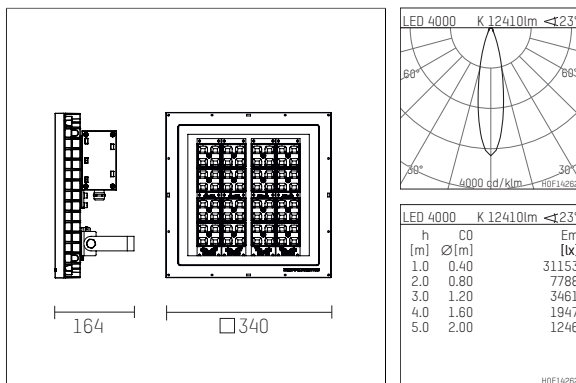

148 222 14 706 | anthracite

multi.flood
projector
LED | 112 W 4000 K

- projector multi.flood
- with mounting bracket
- for wall-, ground or pole-mounting
- with LED 16825 lm
- colour temperature: 4000 K
- colour rendering index: CRI >80
- L90 / B10 (100.000 / ta 25°C)
- SDCM < 4
- net luminous flux: 12410 lm
- total load: 112 W
- luminous efficacy: 110,8 lm/W
- rotationsymmetrical light distribution, medium
- beam angle: 23 °
- attached LED power unit, electronic, 220-240 V, 0/50/60 Hz
- overvoltage protection 6KV
- power supply: connecting terminal 3x2,5 mm²
- with a cord connection for power supply cord H07RN-F 3G 1.5 mm²
- housing of die cast aluminium
- safety glass, clear
- stainless steel mounting bracket
- length: 340 mm, width: 340 mm, height: 164 mm
- weight: 10,5 kg
- protection rating: IP65
- protection class I
- 5 years Hoffmeister warranty
- Made in Germany
- maximum ambient temperature: 35 ° C
- certificates: manufactured according to DIN VDE 0711 / EN 60598, CE
- colour: anthracite (RAL7016)
- 148 222 14 706