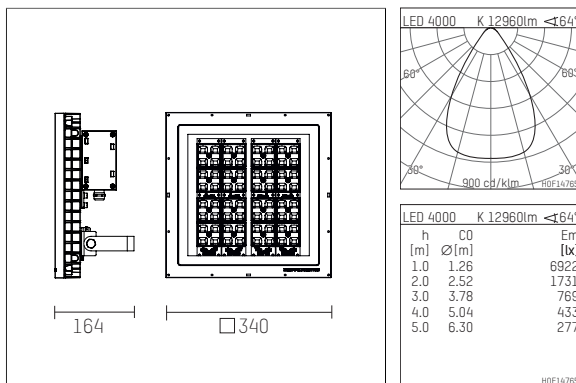

## 148 232 14 706 | anthracite

multi.flood  
projector  
LED | 112 W 4000 K

- projector multi.flood
- with mounting bracket
- for wall-, ground or pole-mounting
- with LED 16825 lm
- colour temperature: 4000 K
- colour rendering index: CRI >80
- L90 / B10 (100.000 / ta 25°C)
- SDCM < 4
- net luminous flux: 12960 lm
- total load: 112 W
- luminous efficacy: 115,7 lm/W
- rotationsymmetrical light distribution, flood
- beam angle: 64 °
- attached LED power unit, electronic, 220-240 V, 0/50/60 Hz
- overvoltage protection 6KV
- power supply: connecting terminal 3x2,5 mm<sup>2</sup>
- with a cord connection for power supply cord H07RN-F 3G 1.5 mm<sup>2</sup>
- housing of die cast aluminium
- safety glass, clear
- stainless steel mounting bracket
- length: 340 mm, width: 340 mm, height: 164 mm
- weight: 10,5 kg
- protection rating: IP65
- protection class I
- 5 years Hoffmeister warranty
- Made in Germany
- maximum ambient temperature: 35 ° C
- certificates: manufactured according to DIN VDE 0711 / EN 60598, CE
- colour: anthracite (RAL7016)
- 148 232 14 706