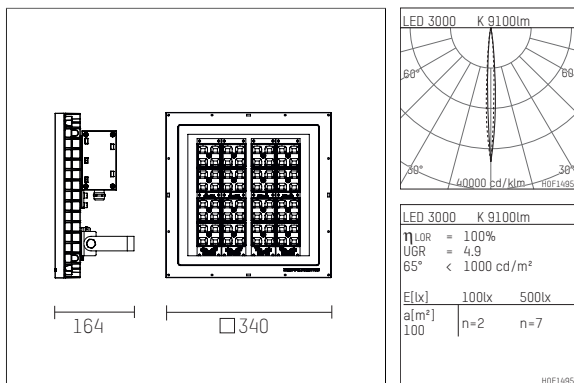

148 412 13 706 | anthracite

multi.flood  
projector  
LED | 124 W 3000 K

- projector multi.flood
- with mounting bracket
- for wall-, ground or pole-mounting
- with LED 12000 lm
- colour temperature: 3000 K
- colour rendering index: CRI >90
- L90 / B10 (100.000 / ta 25°C)
- SDCM < 3
- net luminous flux: 9100 lm
- total load: 124 W
- luminous efficacy: 73,4 lm/W
- rotationsymmetrical light distribution, narrow spot
- beam angle: 6 °
- attached LED power unit, electronic, 220-240 V, 0/50/60 Hz
- overvoltage protection 6KV
- power supply: connecting terminal 3x2,5 mm<sup>2</sup>
- with a cord connection for power supply cord H07RN-F 3G 1.5 mm<sup>2</sup>
- housing of die cast aluminium
- safety glass, clear
- stainless steel mounting bracket
- length: 340 mm, width: 340 mm, height: 164 mm
- weight: 9,2 kg
- protection rating: IP65
- protection class I
- 5 years Hoffmeister warranty
- Made in Germany
- certificates: manufactured according to DIN VDE 0711 / EN 60598, CE
- colour: anthracite (RAL7016)
- 148 412 13 706