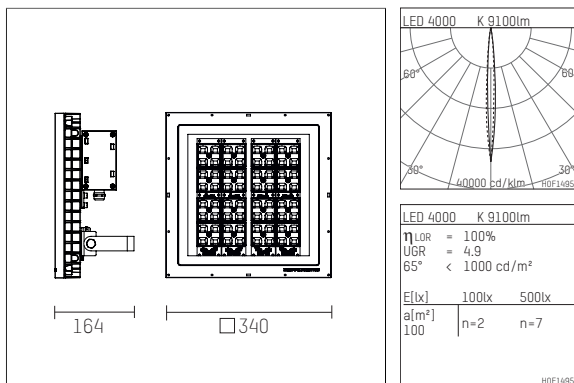

148 412 14 706 | anthracite

multi.flood  
projector  
LED | 124 W 4000 K

- projector multi.flood
- with mounting bracket
- for wall-, ground or pole-mounting
- with LED 12000 lm
- colour temperature: 4000 K
- colour rendering index: CRI >80
- L90 / B10 (100.000 / ta 25°C)
- SDCM < 3
- net luminous flux: 9100 lm
- total load: 124 W
- luminous efficacy: 73,4 lm/W
- rotationsymmetrical light distribution, narrow spot
- beam angle: 6 °
- attached LED power unit, electronic, 220-240 V, 0/50/60 Hz
- overvoltage protection 6KV
- power supply: connecting terminal 3x2,5 mm<sup>2</sup>
- with a cord connection for power supply cord H07RN-F 3G 1.5 mm<sup>2</sup>
- housing of die cast aluminium
- safety glass, clear
- stainless steel mounting bracket
- length: 340 mm, width: 340 mm, height: 164 mm
- weight: 9,2 kg
- protection rating: IP65
- protection class I
- 5 years Hoffmeister warranty
- Made in Germany
- certificates: manufactured according to DIN VDE 0711 / EN 60598, CE
- colour: anthracite (RAL7016)
- 148 412 14 706